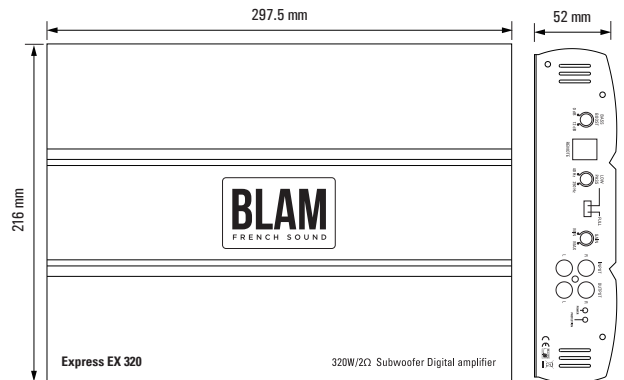

EX 320

320 W D CLASS MONO AMPLIFIER

KEY STRENGTHS

- Powerfull
- Sound quality
- Stability

Compatible with all the original car radios this amplifier allows you to add a subwoofer to your installation for an incomparable listening comfort. Even while maintaining a reasonable level of listening, the sound will take on more depth and your travels will be transformed into a pure moment of pleasure...

EXPRESS yourself - Enjoy your trip !

TECHNICAL FEATURE

RCA low-level inputs: 0.2 V / 8 V

High-level inputs

RMS Power (4 Ω): 200 Watts RMS

RMS Power (2 Ω): 320 Watts RMS

Low-pass crossover: 50 Hz - 250 Hz (12 dB/octave)