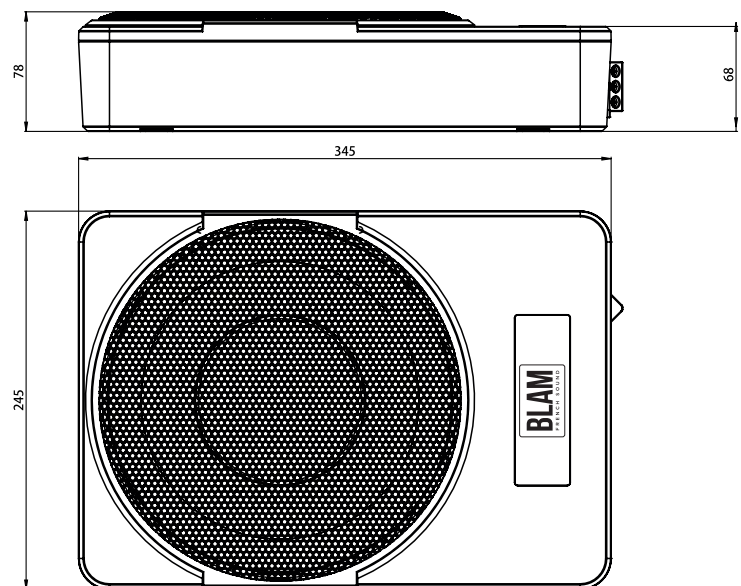

contact@blam-audio.fr

www.facebook.com/blamaudio

www.blam-audio.com